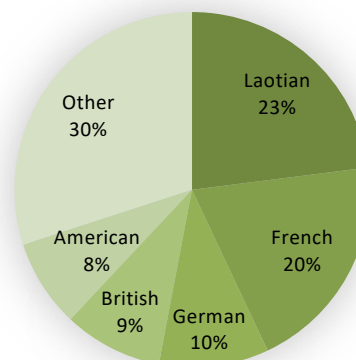

Nam Nern River Safari, direct sightings by visitors

2020 Species on Trekking Camera Traps. Number of individuals photographed.

Supported By:

Nam Et-Phou Louey National Park

Ecotourism Statistics 2010-2020

Visitor Age 2020

Visitor Nationality 2020

Source of Information 2020

Visitor Type 2020

Leading Lao Based Tour Operators

Recommended by:

They speak about us:

Social Media: