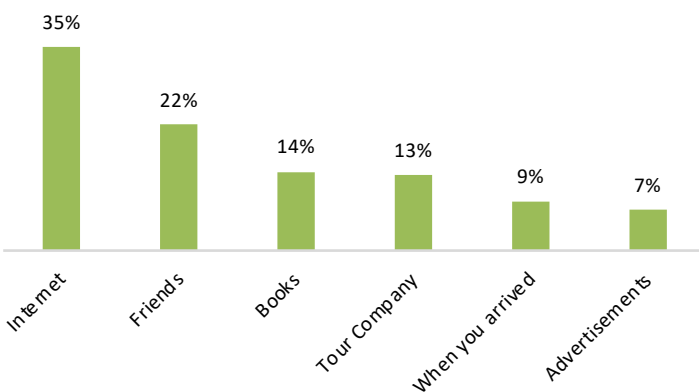

Nam Nern River Safari, direct sightings by visitors

2020 Species on Trekking Camera Traps. Number of individuals photographed.

Supported By:

Nam Et-Phou Louey National Park

Ecotourism Statistics 2010-2020

Visitor Age 2020

Visitor Nationality 2020

Source of Information 2020

Visitor Type 2020

Leading Lao Based Tour Operators

Recommended by:

They speak about us:

Social Media: