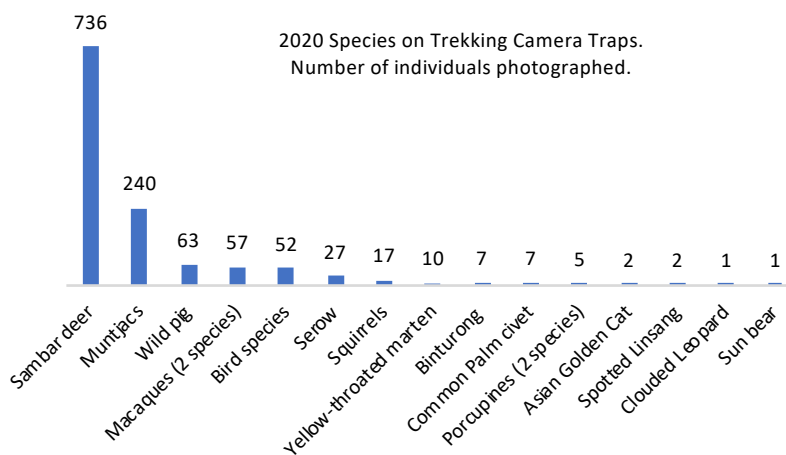

Nam Et-Phou Louey National Park

Ecotourism Statistics 2010-2020

Number of Visitors

Days on Tours

Seasonality, Visitors per Months 2018 & 2020

Wildlife Sightings – River Safari

Visitor Satisfaction

Wildlife observations per species 2020

Nam Nern River Safari, direct sightings by visitors

2020 Species on Trekking Camera Traps. Number of individuals photographed.

Supported By:

Nam Et-Phou Louey National Park

Ecotourism Statistics 2010-2020