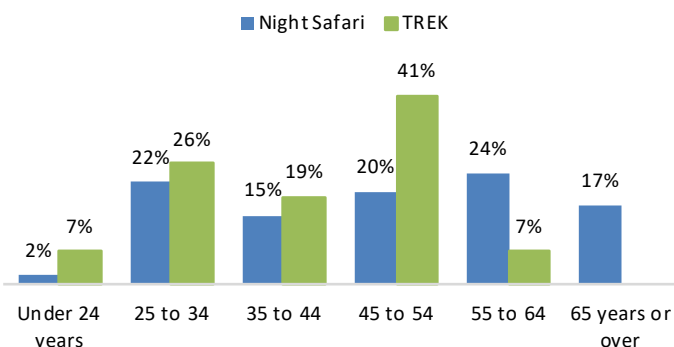

Nam Nern River Safari, direct sightings by visitors

2020 Species on Trekking Camera Traps. Number of individuals photographed.

Supported By:

Nam Et-Phou Louey National Park

Ecotourism Statistics 2010-2020

Visitor Age 2020

Visitor Nationality 2020

Source of Information 2020

Visitor Type 2020

Leading Lao Based Tour Operators

Recommended by:

They speak about us:

Social Media: