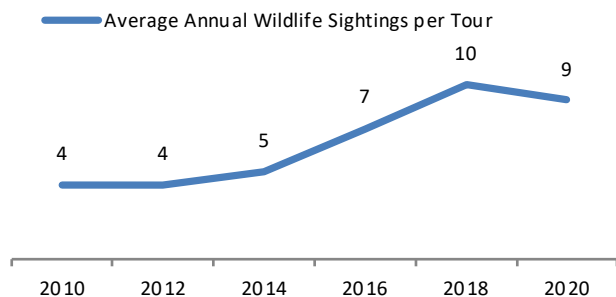

Nam Et-Phou Louey National Park

Ecotourism Statistics 2010-2020

Number of Visitors

Days on Tours

Seasonality, Visitors per Months 2018 & 2020

Wildlife Sightings – River Safari

Visitor Satisfaction

Wildlife observations per species 2020