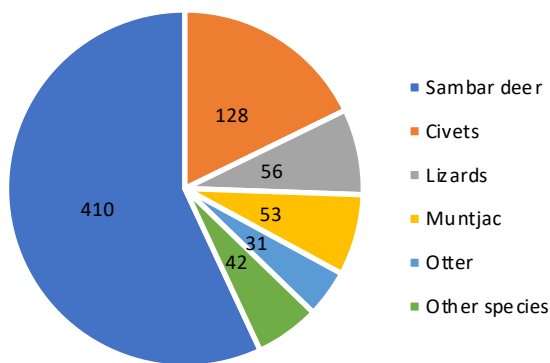

Wildlife observations per species 2020

Nam Nern River Safari, direct sightings by visitors