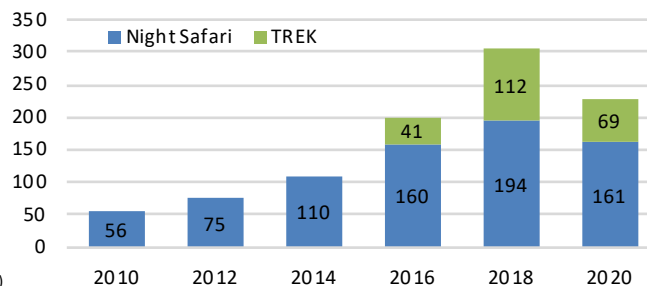

Nam Et-Phou Louey National Park

Ecotourism Statistics 2010-2020

Number of Visitors

Days on Tours

Seasonality, Visitors per Months 2018 & 2020

Wildlife Sightings – River Safari

Visitor Satisfaction

Wildlife observations per species 2020