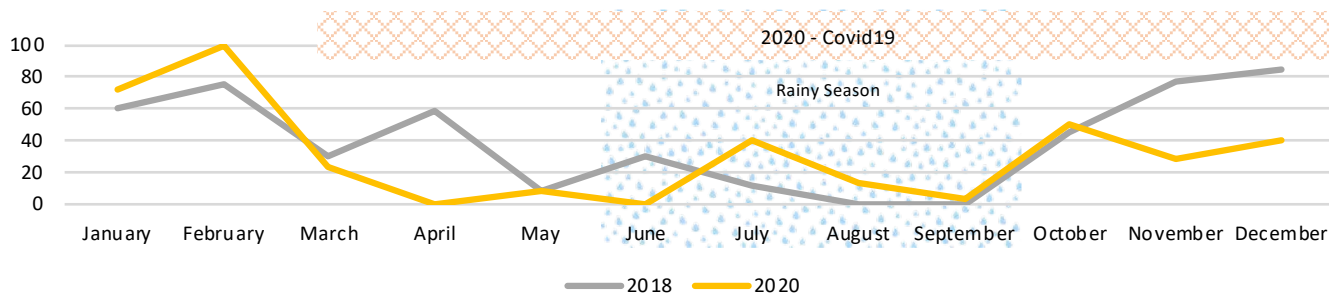

Nam Et-Phou Louey National Park

Ecotourism Statistics 2010-2020

Number of Visitors

Days on Tours

Seasonality, Visitors per Months 2018 & 2020

Wildlife Sightings – River Safari

Visitor Satisfaction

Wildlife observations per species 2020

Nam Nern River Safari, direct sightings by visitors

2020 Species on Trekking Camera Traps. Number of individuals photographed.

Supported By:

Nam Et-Phou Louey National Park

Ecotourism Statistics 2010-2020