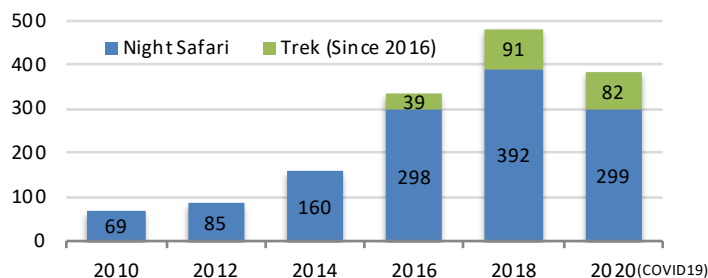

Nam Et-Phou Louey National Park

Ecotourism Statistics 2010-2020

Number of Visitors

Days on Tours

Seasonality, Visitors per Months 2018 & 2020

Wildlife Sightings – River Safari

Visitor Satisfaction

Wildlife observations per species 2020