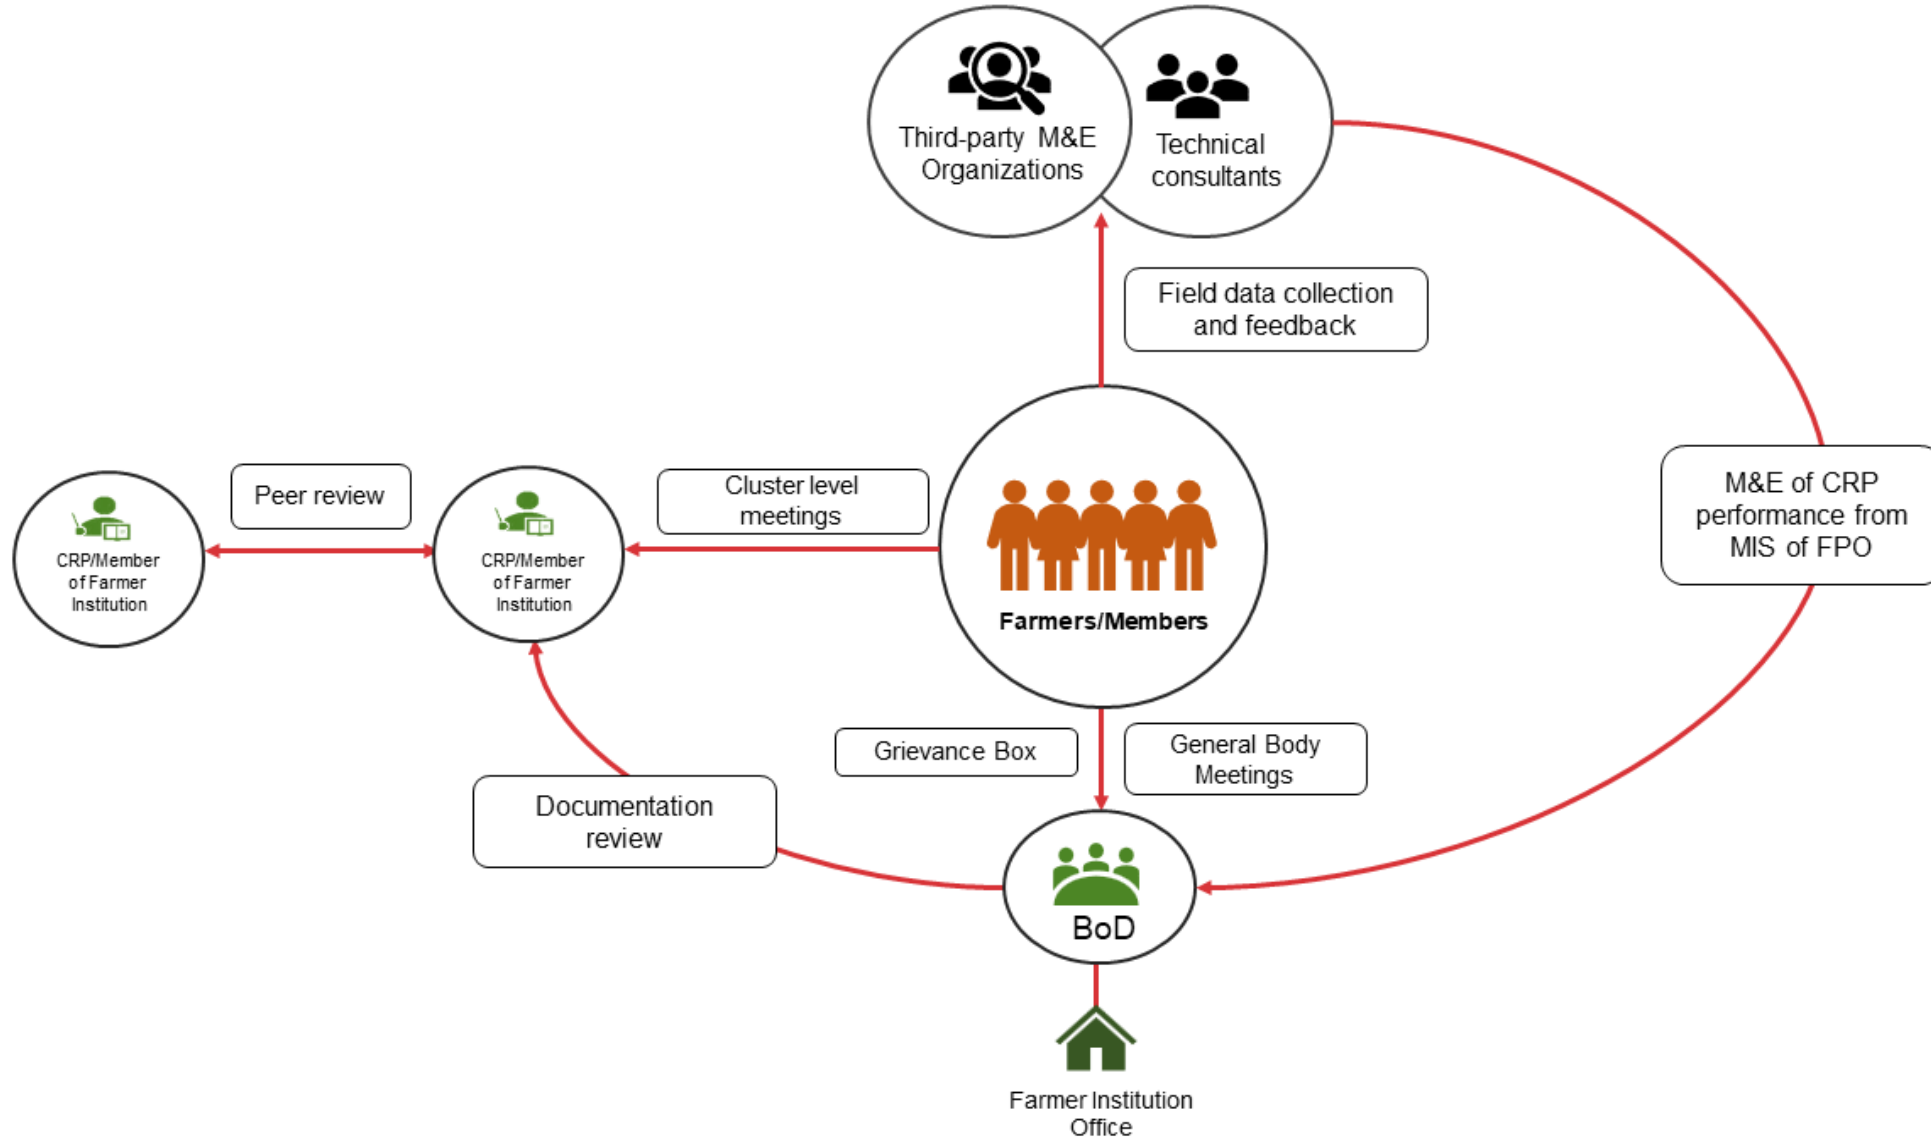

Service Delivery Model of Community Information Centre (CIC) and Satellite Centre (SC) under Farmer Institutions

Sustainable Aquaculture for Food and Livelihood (SAFAL)

Monitoring Mechanism of CRPs of Farmer Institutions

Sustainable Aquaculture for Food and Livelihood (SAFAL)

Monitoring Mechanism for members on operations of Farmer Institutions

Sustainable Aquaculture for Food and Livelihood (SAFAL)