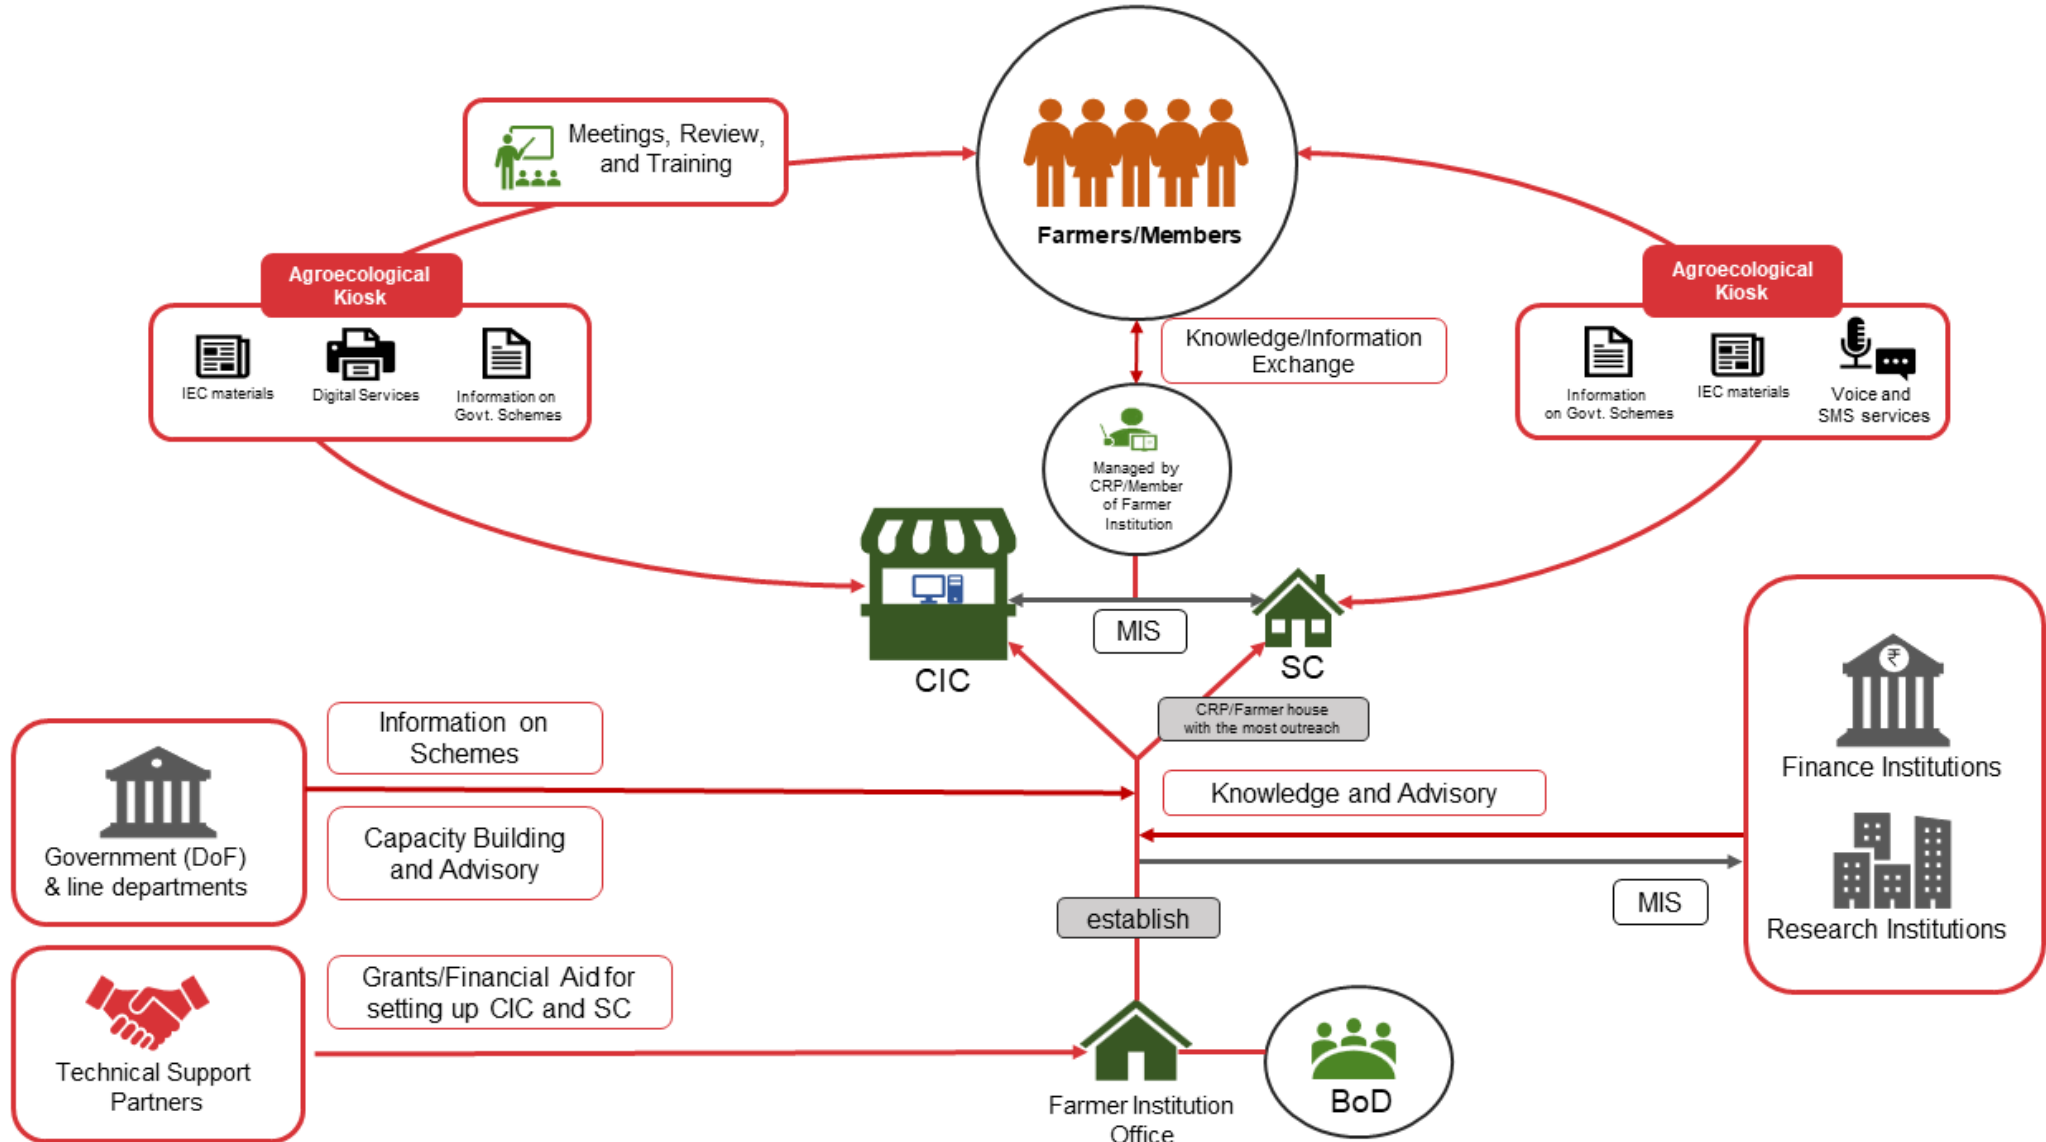

Service Delivery Model of Community Information Centre (CIC) and Satellite Centre (SC) under Farmer Institutions

Sustainable Aquaculture for Food and Livelihood (SAFAL)

Monitoring Mechanism of CRPs of Farmer Institutions

Sustainable Aquaculture for Food and Livelihood (SAFAL)

Monitoring Mechanism for members on operations of Farmer Institutions

Sustainable Aquaculture for Food and Livelihood (SAFAL)