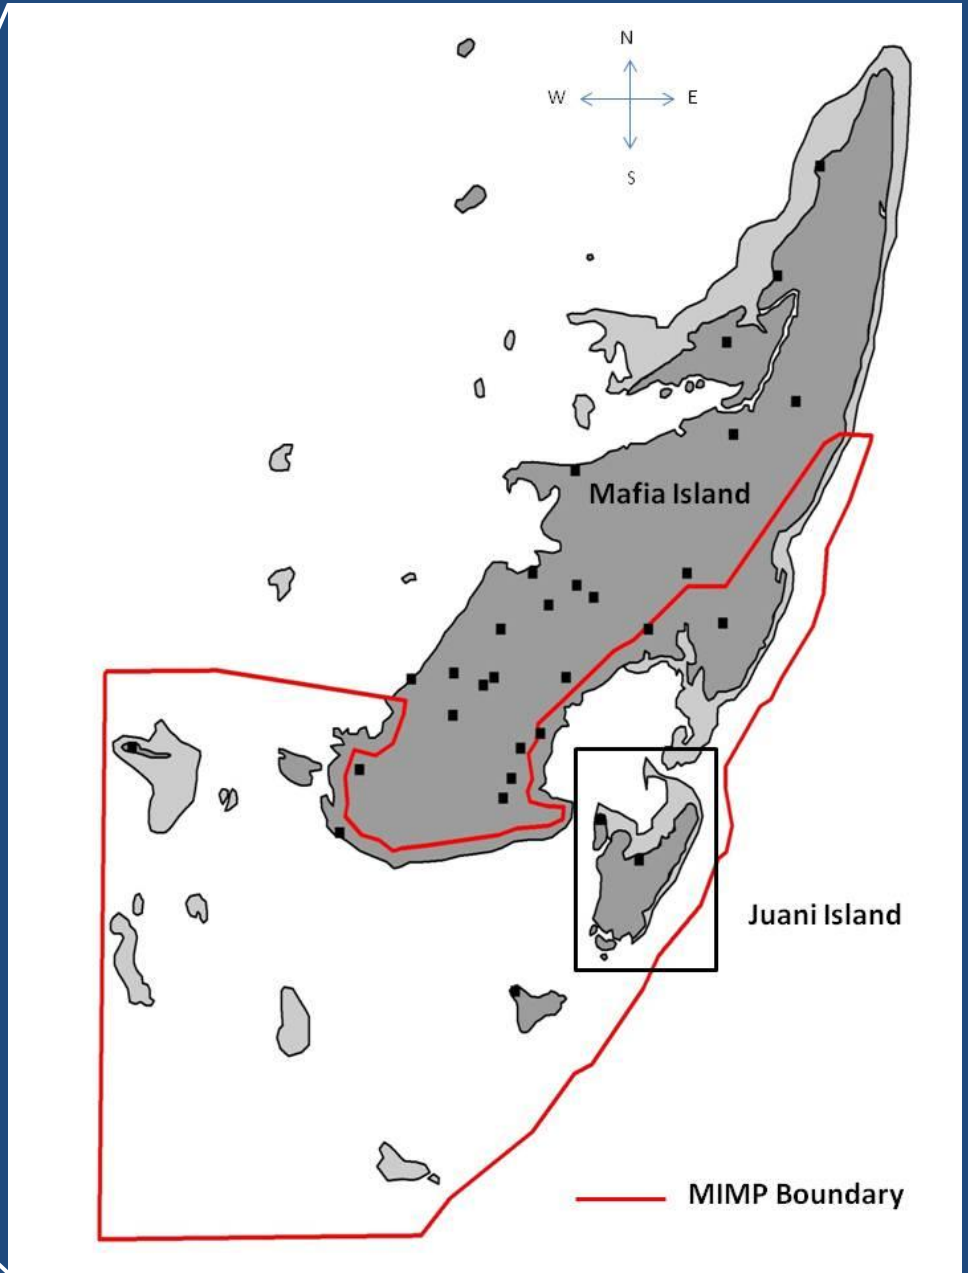

# **PLASTIC POLLUTION AT TANZANIA'S LARGEST GREEN TURTLE ROOKERY: TURNING TRASH INTO TREASURE**

COLLECTING  
SORTING  
CLEANING

PRODUCTION

Sea Sense 

HAND MADE IN TANZANIA BY  
WOMEN IN NEED OF SUPPORT

100% ETHICAL  
SAVING TURTLES & THINGS  
 Ocean Sole  
Foundation  
[www.ocean-sole.com](http://www.ocean-sole.com)