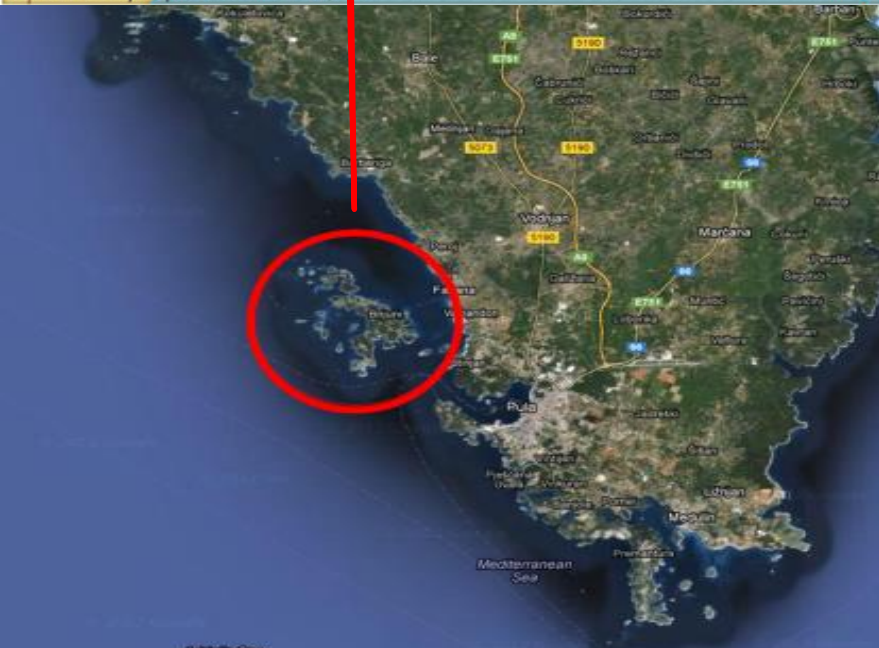

# Setting the price for local instruments

**Sandro Dujmovic**

Brijuni National Park  
Croatia

**BRIJUNI**  
Nacionalni park  
National Park

- MPA from 1983.
- 14 islands and islets with total area of 3395 ha (80% sea)
- cca 240 employees, in summer 300
- 150 000 visitors annually
- cca 6 mil euro annual budget
- 100% owned by the state, no inhabitants from 1961.
- Main threats; old infrastructure, alien species, tourism, natural disasters
- Main users: President office, army, tourists, local community