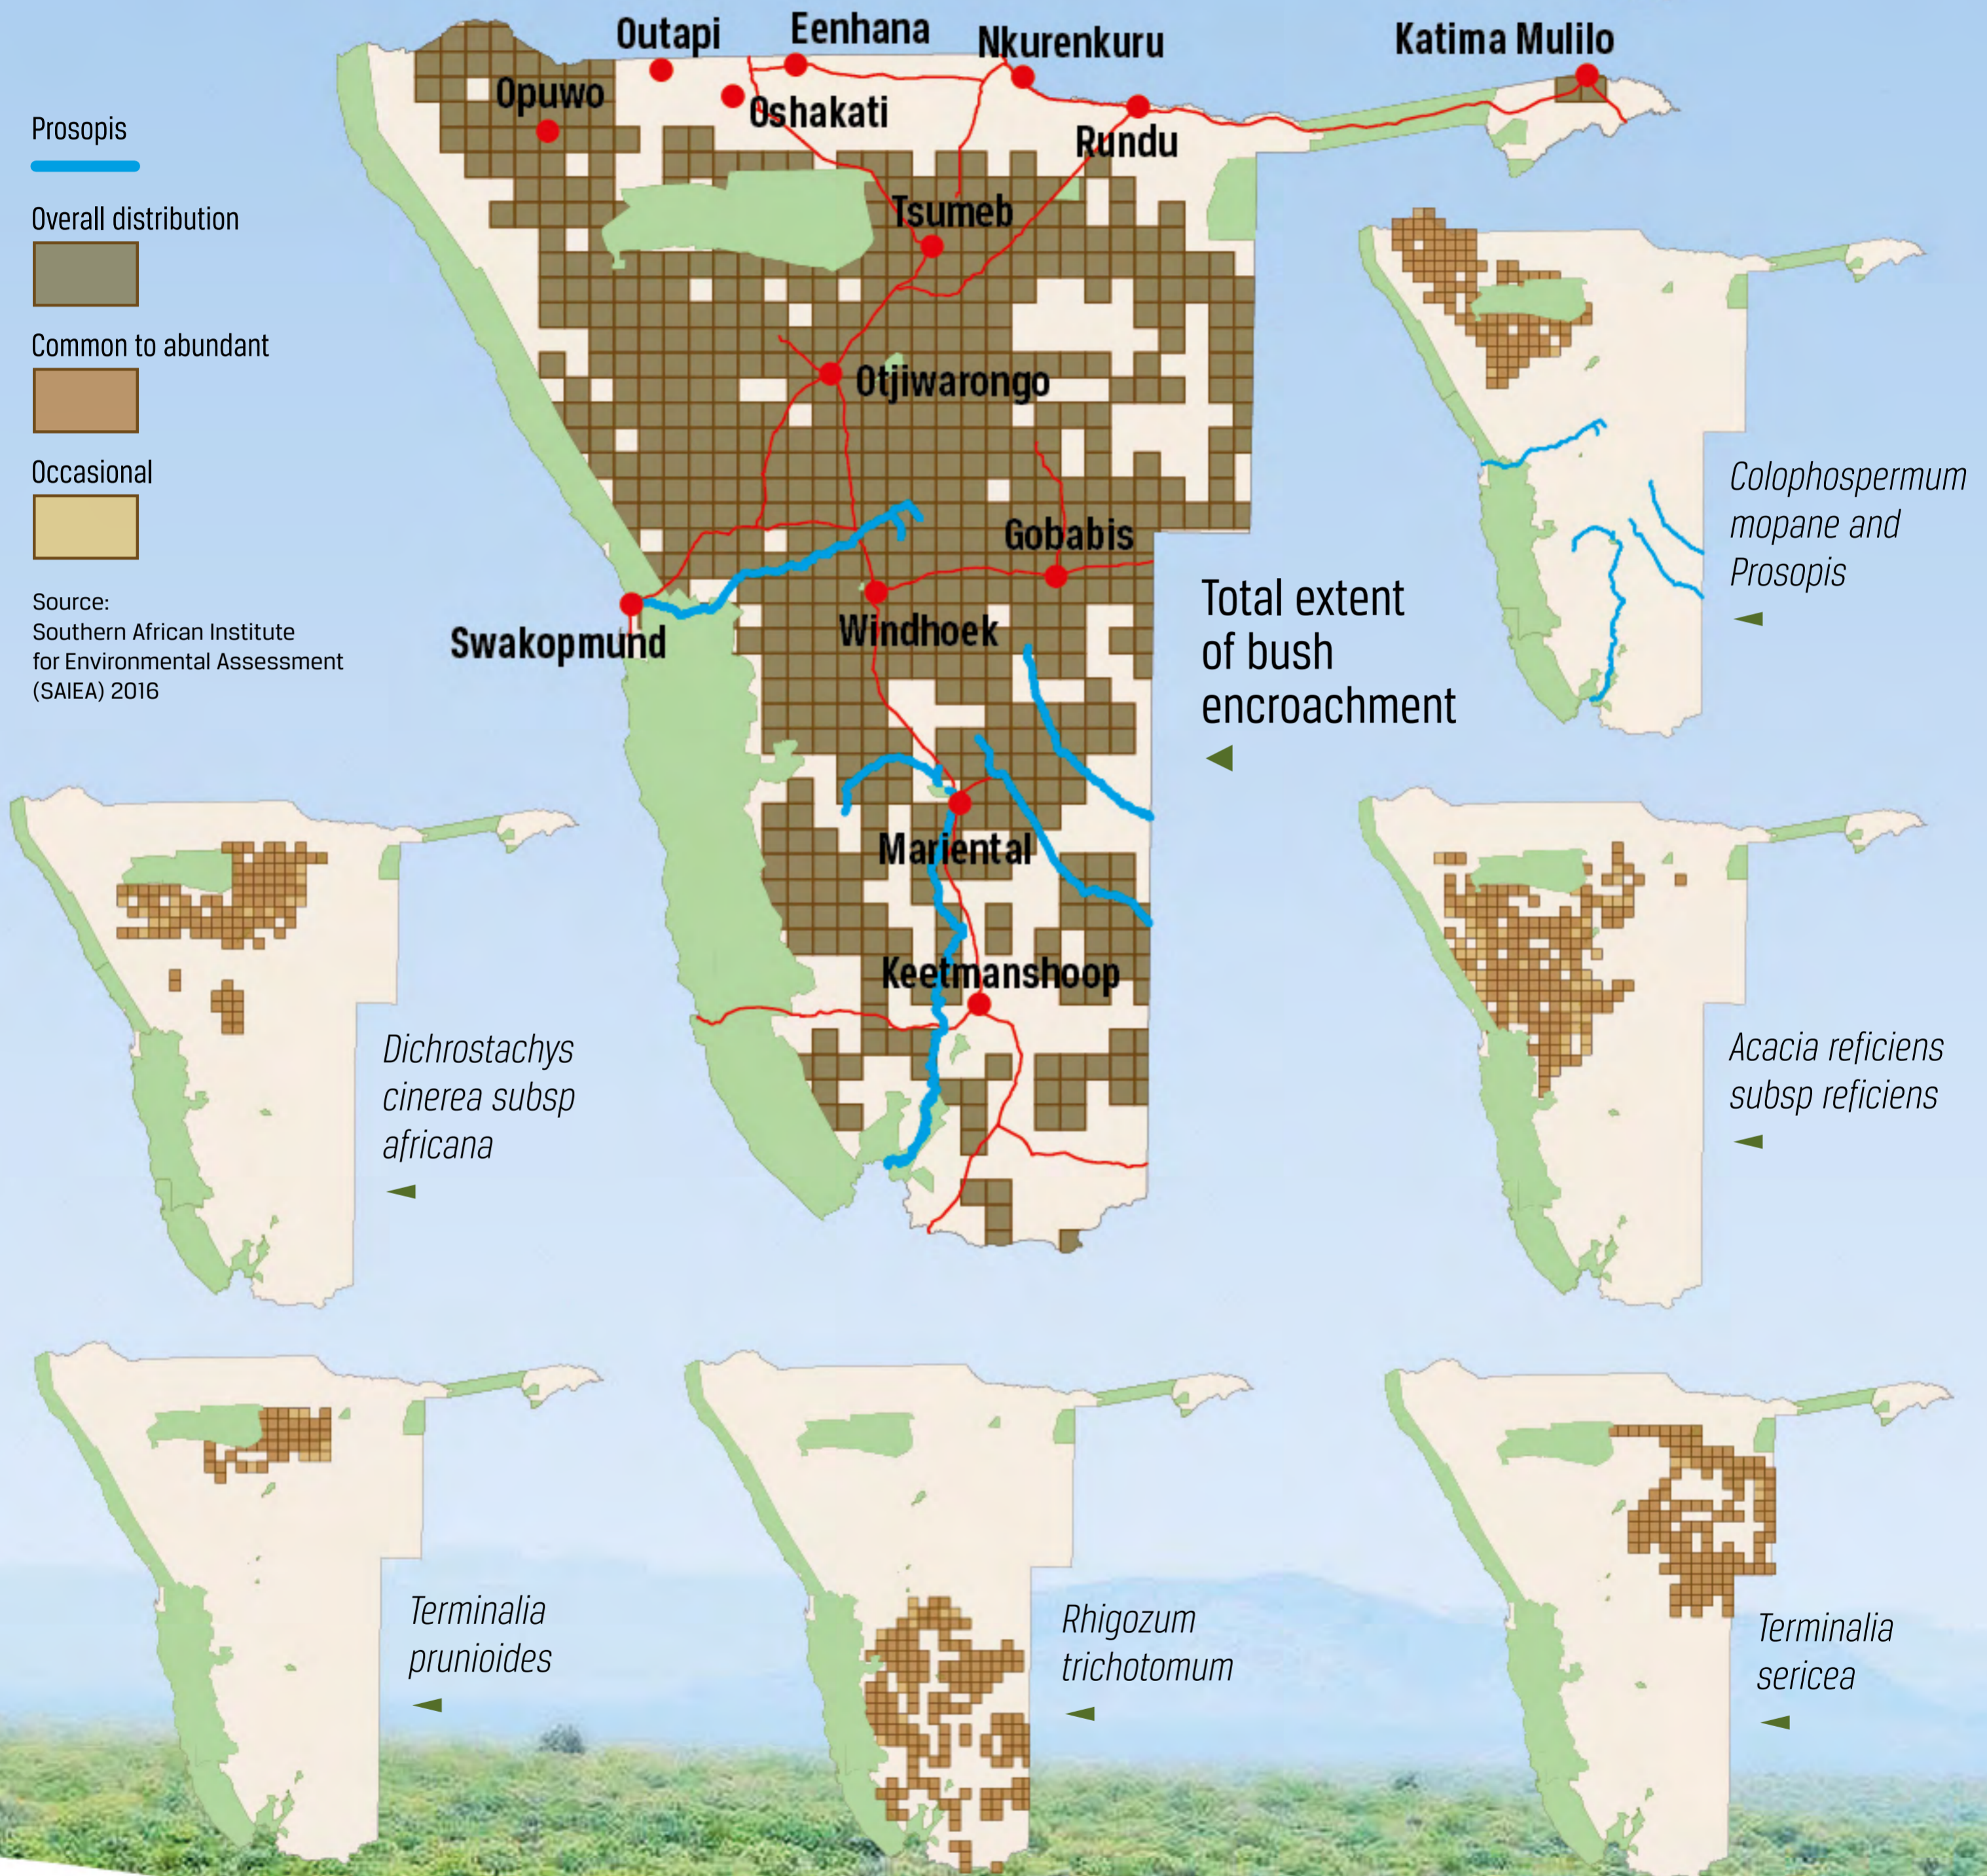

Dominant encroacher species distribution in Namibia

Source:
Southern African Institute
for Environmental Assessment
(SAIEA) 2016

Prepared for
MAWF/GIZ Support to De-bushing Project