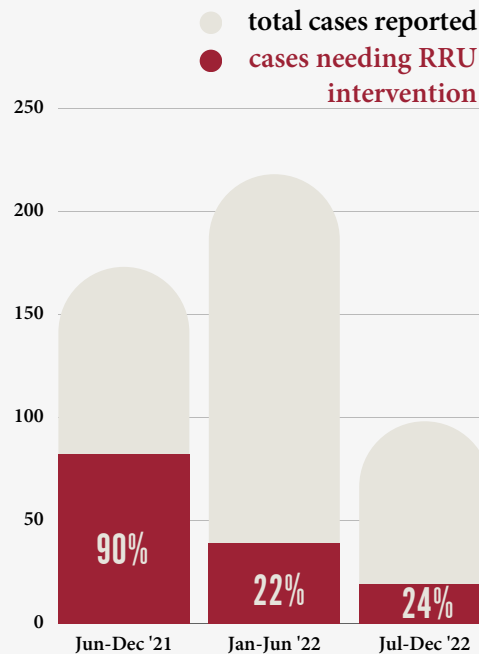

RAPID RESPONSE UNIT

IN NUMBERS: JUN 2021 - DEC 2022

349 conflict cases reported

140 interventions by RRU

79% deterrence success rate

22% increase in successful interventions:

Mr. Mabuto and the first RRU in Namaacha Valley. © Lucy King

28.178 KM
total distance covered

Elephant Crisis Fund

mozambique wildlife alliance