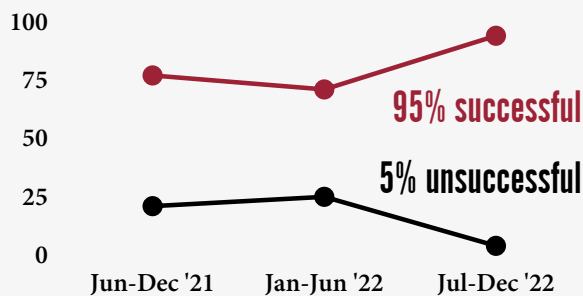

RAPID RESPONSE UNIT

IN NUMBERS: JUN 2021 - DEC 2022

349 conflict cases reported

140 interventions by RRU

79% deterrence success rate

22% increase in successful interventions:

Mr. Mabuto and the first RRU in Namaacha Valley. © Lucy King